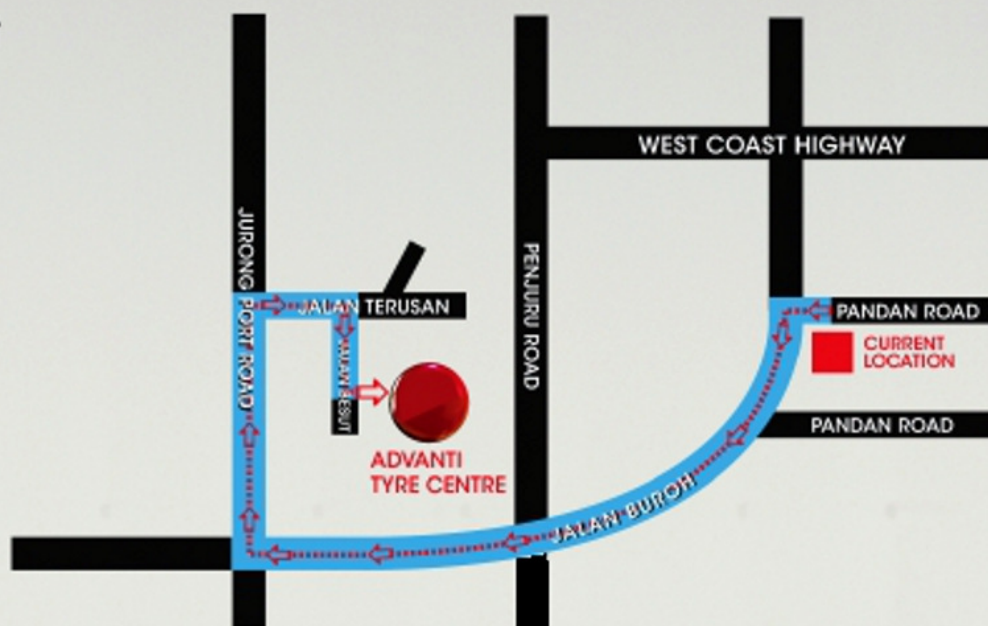

# Advanti Tyre Centre

How to get there:

From Current Location

From AYE

## Advanti Tyre Centre

No. 1, Jalan Besut  
Singapore 619554

Tel: (65) 6264 2155  
DID: (65) 6662 4198  
Fax: (65) 6265 9927

Operating Hours:

Mon - Fri 8:30am to 5:30pm

Saturday 8:30am to 2:30pm

Closed on Sunday and all Public Holidays